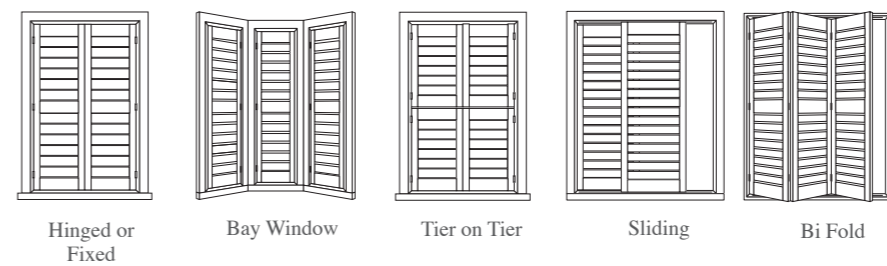

SELECTION GUIDE

MOUNTING OPTIONS