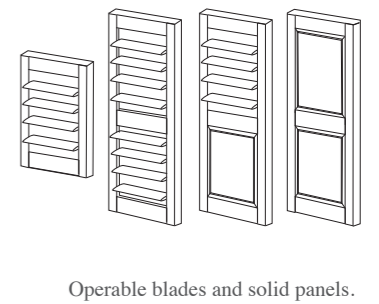

PANEL OPTIONS