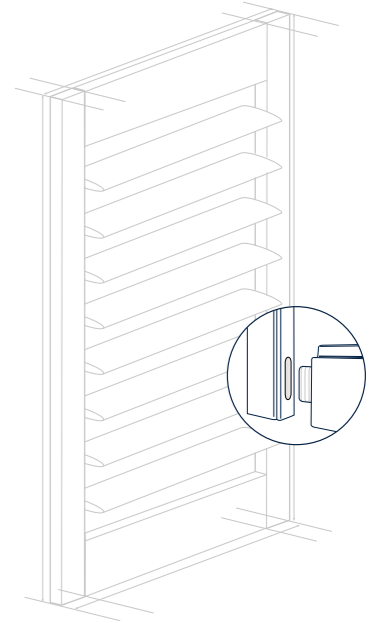

PREMIUM BASSWOOD

Premium Basswood timber does not crack or dent easily and provides the option of unlimited decorative and shaped framing options. With a comprehensive palette of stained and painted colours, the possibilities are endless making Bayview the most bespoke shutter on the market.