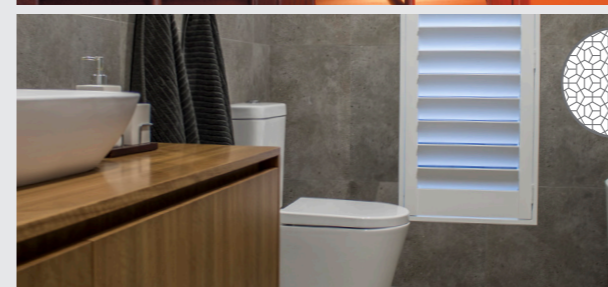

THERMO 25

Thermo 25 poly planation shutters are hard wearing and moisture resistant which make them ideal for wet areas such as the bathroom, kids bedroom, kitchen and laundry. This poly product will not warp, crack or chip either making Bayview the most durable shutter on the market.